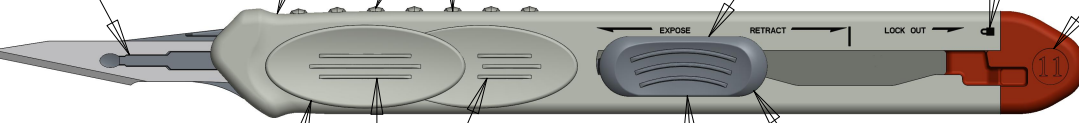

GRADUATED CENTIMETER SCALE ON BACK

COMPLETELY ENCLOSED HANDLE FOR ENHANCED STIFFNESS AND CONTROL

FIRMLY MOUNTED SURGICAL STAINLESS

PEN GRIP

INTUITIVE CONTROL BUTTON

TRACTION BUMPS

LOCK OUT TO DISPOSE

COLOR CODED BLADE IDENTIFIER

EXCELLENT VISIBILITY

GRIP ZONES

BUTTON STAYS CLEAR OF GRIP AREA FOR ENHANCED COMFORT AND CONTROL

TRACTION RIDGES

BUTTON SNAPS INTO POSITION POSITIVELY INDICATING CORRECT PLACEMENT

VIEWS FOR INSERT